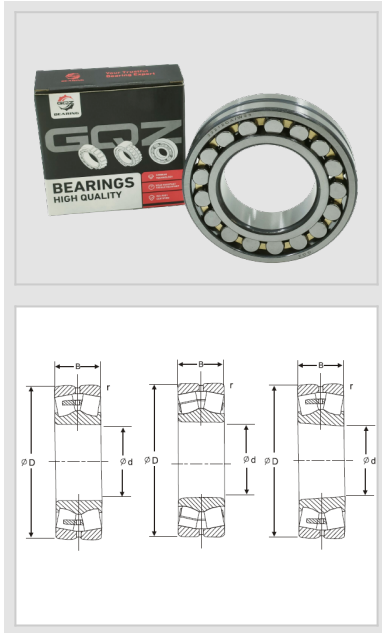

Spherical Roller  
Bearing  
22200 Series Spherical  
roller  
bearings-22256KW33C3

WUXI GUANGQIANG BEARING TRADE CO.,LTD

Designation **22256KW33C3**

Principal Dimensions(mm)

d	280
D	500
B	130
rs min	<b>5</b>

Basic Load Ratings(KN)

Dynamic(Cr)	2310
Static(Cor)	3800

Limited Speed(rpm)

Grease	560
Oil	860

Weight

(kg)	110
------	-----