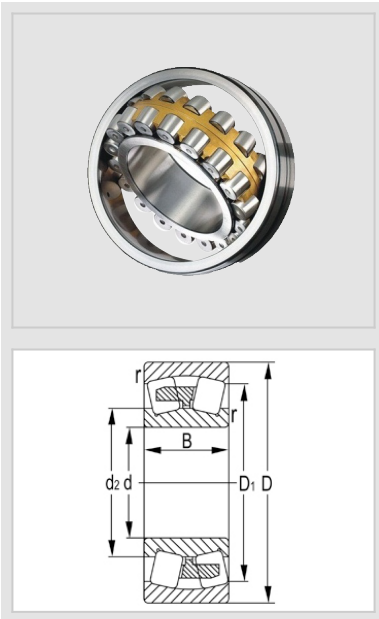

Spherical Roller  
Bearing  
24000 Series  
spherical roller  
bearings-24052

WUXI GUANGQIANG BEARING TRADE CO.,LTD

Designation	<b>24052</b>
Principal Dimensions(mm)	
d	260
D	400
B	140
rs min	<b>4</b>
Basic Load Ratings(KN)	
Dynamic(Cr)	1830
Static(Cor)	3550
Limited Speed(rpm)	
Grease	640
Oil	980
Weight	
(kg)	65.2

## GQZ bearings wholesale high quality 24000 series spherical roller bearings

**The characteristics of 24000 series spherical roller bearings mainly include high load carrying capacity, good self-aligning performance, and adaptability to working environments subject to heavy loads or vibration loads.**

**1 high load carrying capacity:** 22400 series spherical roller bearings have double rows of rollers, the outer ring has a common spherical raceway, the inner ring has two raceways and tilted at an angle relative to the bearing axis. This structure makes the bearings can withstand a large radial load, but also can withstand the two-way action of the axial load, especially suitable for bearing heavy loads and shock loads of the working environment.

**2 good self-aligning performance:** due to the outer ring raceway arc center and bearing center, has self-aligning performance, so can automatically adjust due to the shaft or shell of the deflection or not the same center caused by the axis of incorrect. This characteristic makes spherical roller bearings can adapt to the installation error or shaft deflection caused by angular error occasions, not easily affected by the shaft and bearing housing angle to error or shaft bending.