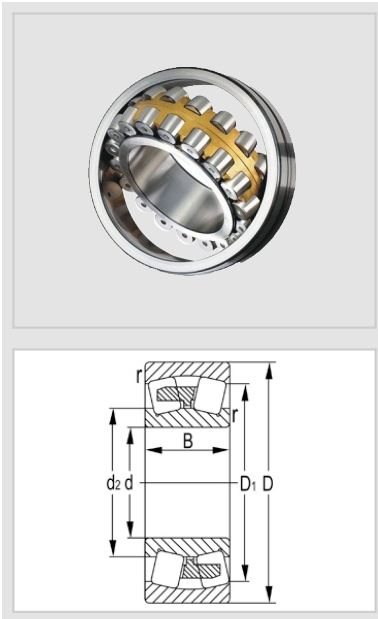

Spherical Roller
Bearing
24000 Series
spherical roller
bearings-24024

WUXI GUANGQIANG BEARING TRADE CO.,LTD

Designation	24024
Principal Dimensions(mm)	
d	120
D	180
B	60
rs min	2
Basic Load Ratings(KN)	
Dynamic(Cr)	390
Static(Cor)	670
Limited Speed(rpm)	
Grease	1500
Oil	2300
Weight	
(kg)	5.48

GQZ bearings wholesale high quality 24000 series spherical roller bearings

The characteristics of 24000 series spherical roller bearings mainly include high load carrying capacity, good self-aligning performance, and adaptability to working environments subject to heavy loads or vibration loads.

1 high load carrying capacity: 22400 series spherical roller bearings have double rows of rollers, the outer ring has a common spherical raceway, the inner ring has two raceways and tilted at an angle relative to the bearing axis. This structure makes the bearings can withstand a large radial load, but also can withstand the two-way action of the axial load, especially suitable for bearing heavy loads and shock loads of the working environment.

2 good self-aligning performance: due to the outer ring raceway arc center and bearing center, has self-aligning performance, so can automatically adjust due to the shaft or shell of the deflection or not the same center caused by the axis of incorrect. This characteristic makes spherical roller bearings can adapt to the installation error or shaft deflection caused by angular error occasions, not easily affected by the shaft and bearing housing angle to error or shaft bending.