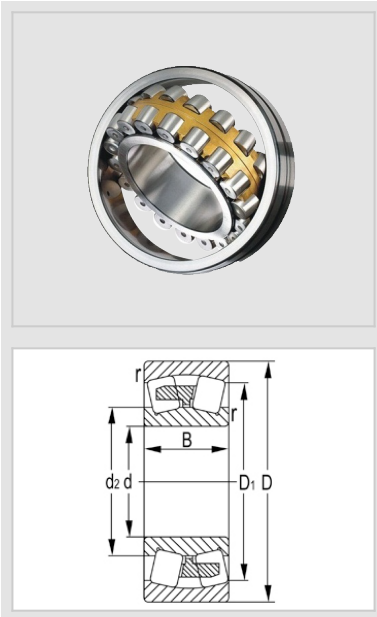

Spherical Roller
Bearing
24000 Series
spherical roller
bearings-24030K30

WUXI GUANGQIANG BEARING TRADE CO.,LTD

Designation	24030K30
Principal Dimensions(mm)	
d	150
D	225
B	75
rs min	2.1
Basic Load Ratings(KN)	
Dynamic(Cr)	585
Static(Cor)	1060
Limited Speed(rpm)	
Grease	1200
Oil	1800
Weight	
(kg)	10.5

GQZ bearings wholesale high quality 24000 series spherical roller bearings

The characteristics of 24000 series spherical roller bearings mainly include high load carrying capacity, good self-aligning performance, and adaptability to working environments subject to heavy loads or vibration loads.

1 high load carrying capacity: 22400 series spherical roller bearings have double rows of rollers, the outer ring has a common spherical raceway, the inner ring has two raceways and tilted at an angle relative to the bearing axis. This structure makes the bearings can withstand a large radial load, but also can withstand the two-way action of the axial load, especially suitable for bearing heavy loads and shock loads of the working environment.

2 good self-aligning performance: due to the outer ring raceway arc center and bearing center, has self-aligning performance, so can automatically adjust due to the shaft or shell of the deflection or not the same center caused by the axis of incorrect. This characteristic makes spherical roller bearings can adapt to the installation error or shaft deflection caused by angular error occasions, not easily affected by the shaft and bearing housing angle to error or shaft bending.