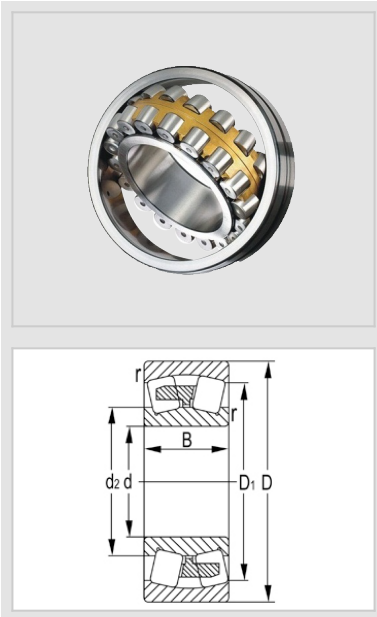

Spherical Roller
Bearing
24000 Series
spherical roller
bearings-24034K30

WUXI GUANGQIANG BEARING TRADE CO.,LTD

Designation	24034K30
Principal Dimensions(mm)	
d	170
D	260
B	90
rs min	2.1
Basic Load Ratings(KN)	
Dynamic(Cr)	800
Static(Cor)	1470
Limited Speed(rpm)	
Grease	1000
Oil	1600
Weight	
(kg)	17.4

GQZ bearings wholesale high quality 24000 series spherical roller bearings

The characteristics of 24000 series spherical roller bearings mainly include high load carrying capacity, good self-aligning performance, and adaptability to working environments subject to heavy loads or vibration loads.

1 high load carrying capacity: 22400 series spherical roller bearings have double rows of rollers, the outer ring has a common spherical raceway, the inner ring has two raceways and tilted at an angle relative to the bearing axis. This structure makes the bearings can withstand a large radial load, but also can withstand the two-way action of the axial load, especially suitable for bearing heavy loads and shock loads of the working environment.

2 good self-aligning performance: due to the outer ring raceway arc center and bearing center, has self-aligning performance, so can automatically adjust due to the shaft or shell of the deflection or not the same center caused by the axis of incorrect. This characteristic makes spherical roller bearings can adapt to the installation error or shaft deflection caused by angular error occasions, not easily affected by the shaft and bearing housing angle to error or shaft bending.