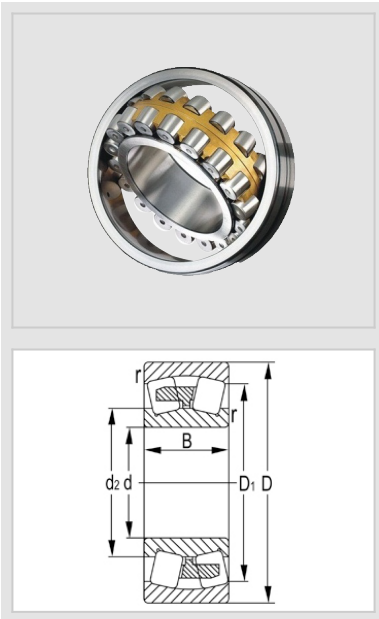

Spherical Roller
Bearing
24000 Series
spherical roller
bearings-24040

WUXI GUANGQIANG BEARING TRADE CO.,LTD

Designation	24040
Principal Dimensions(mm)	
d	200
D	310
B	109
rs min	2.1
Basic Load Ratings(KN)	
Dynamic(Cr)	1160
Static(Cor)	2140
Limited Speed(rpm)	
Grease	850
Oil	1300
Weight	
(kg)	31

GQZ bearings wholesale high quality 24000 series spherical roller bearings

The characteristics of 24000 series spherical roller bearings mainly include high load carrying capacity, good self-aligning performance, and adaptability to working environments subject to heavy loads or vibration loads.

1 high load carrying capacity: 22400 series spherical roller bearings have double rows of rollers, the outer ring has a common spherical raceway, the inner ring has two raceways and tilted at an angle relative to the bearing axis. This structure makes the bearings can withstand a large radial load, but also can withstand the two-way action of the axial load, especially suitable for bearing heavy loads and shock loads of the working environment.

2 good self-aligning performance: due to the outer ring raceway arc center and bearing center, has self-aligning performance, so can automatically adjust due to the shaft or shell of the deflection or not the same center caused by the axis of incorrect. This characteristic makes spherical roller bearings can adapt to the installation error or shaft deflection caused by angular error occasions, not easily affected by the shaft and bearing housing angle to error or shaft bending.