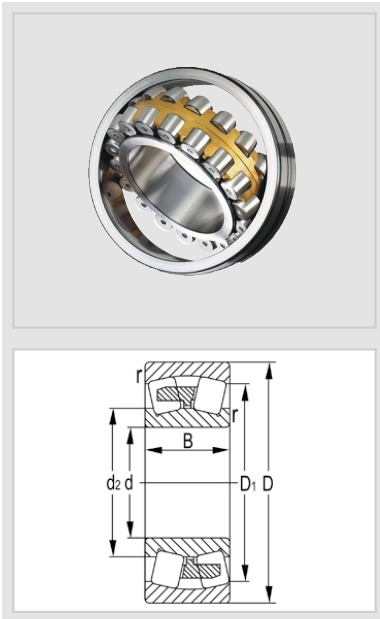

Spherical Roller
Bearing
24000 Series
spherical roller
bearings-24044

WUXI GUANGQIANG BEARING TRADE CO.,LTD

Designation	24044
Principal Dimensions(mm)	
d	220
D	340
B	118
rs min	3
Basic Load Ratings(KN)	
Dynamic(Cr)	1350
Static(Cor)	2570
Limited Speed(rpm)	
Grease	770
Oil	1200
Weight	
(kg)	40.2

GQZ bearings wholesale high quality 24000 series spherical roller bearings

The characteristics of 24000 series spherical roller bearings mainly include high load carrying capacity, good self-aligning performance, and adaptability to working environments subject to heavy loads or vibration loads.

1 high load carrying capacity: 22400 series spherical roller bearings have double rows of rollers, the outer ring has a common spherical raceway, the inner ring has two raceways and tilted at an angle relative to the bearing axis. This structure makes the bearings can withstand a large radial load, but also can withstand the two-way action of the axial load, especially suitable for bearing heavy loads and shock loads of the working environment.

2 good self-aligning performance: due to the outer ring raceway arc center and bearing center, has self-aligning performance, so can automatically adjust due to the shaft or shell of the deflection or not the same center caused by the axis of incorrect. This characteristic makes spherical roller bearings can adapt to the installation error or shaft deflection caused by angular error occasions, not easily affected by the shaft and bearing housing angle to error or shaft bending.