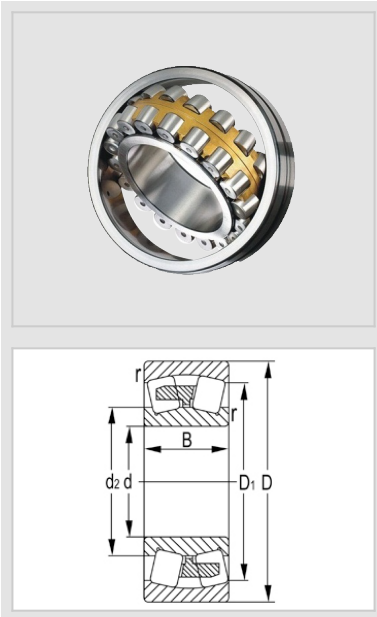

Spherical Roller
Bearing
24000 Series
spherical roller
bearings-24056K30

WUXI GUANGQIANG BEARING TRADE CO.,LTD

Designation	24056K30
Principal Dimensions(mm)	
d	280
D	420
B	140
rs min	4
Basic Load Ratings(KN)	
Dynamic(Cr)	1950
Static(Cor)	3950
Limited Speed(rpm)	
Grease	590
Oil	900
Weight	
(kg)	67.9

GQZ bearings wholesale high quality 24000 series spherical roller bearings

The characteristics of 24000 series spherical roller bearings mainly include high load carrying capacity, good self-aligning performance, and adaptability to working environments subject to heavy loads or vibration loads.

1□ high load carrying capacity: 22400 series spherical roller bearings have double rows of rollers, the outer ring has a common spherical raceway, the inner ring has two raceways and tilted at an angle relative to the bearing axis. This structure makes the bearings can withstand a large radial load, but also can withstand the two-way action of the axial load, especially suitable for bearing heavy loads and shock loads of the working environment.

2□good self-aligning performance: due to the outer ring raceway arc center and bearing center, has self-aligning performance, so can automatically adjust due to the shaft or shell of the deflection or not the same center caused by the axis of incorrect. This characteristic makes spherical roller bearings can adapt to the installation error or shaft deflection caused by angular error occasions, not easily affected by the shaft and bearing housing angle to error or shaft bending.