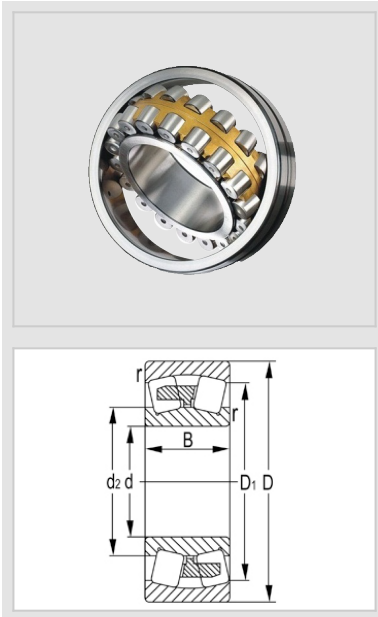

Spherical Roller
Bearing
24000 Series
spherical roller
bearings-24060K30

WUXI GUANGQIANG BEARING TRADE CO.,LTD

Designation	24060K30
Principal Dimensions(mm)	
d	300
D	460
B	160
rs min	4
Basic Load Ratings(KN)	
Dynamic(Cr)	2450
Static(Cor)	4950
Limited Speed(rpm)	
Grease	540
Oil	840
Weight	
(kg)	96.4

GQZ bearings wholesale high quality 24000 series spherical roller bearings

The characteristics of 24000 series spherical roller bearings mainly include high load carrying capacity, good self-aligning performance, and adaptability to working environments subject to heavy loads or vibration loads.

1 high load carrying capacity: 22400 series spherical roller bearings have double rows of rollers, the outer ring has a common spherical raceway, the inner ring has two raceways and tilted at an angle relative to the bearing axis. This structure makes the bearings can withstand a large radial load, but also can withstand the two-way action of the axial load, especially suitable for bearing heavy loads and shock loads of the working environment.

2 good self-aligning performance: due to the outer ring raceway arc center and bearing center, has self-aligning performance, so can automatically adjust due to the shaft or shell of the deflection or not the same center caused by the axis of incorrect. This characteristic makes spherical roller bearings can adapt to the installation error or shaft deflection caused by angular error occasions, not easily affected by the shaft and bearing housing angle to error or shaft bending.