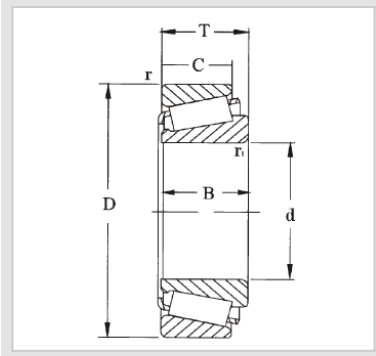

Single Row Tapered Roller  
Bearing  
32200 Tapered Roller  
Bearing-**32210/45BJ2/QVB022**

WUXI GUANGQIANG BEARING TRADE CO.,LTD

Designation	<b>32210/45BJ2/QVB022</b>
Principal dimensions [mm]	
d1	<b>45</b>
D	90
B	24.75
Basic load ratings [kN]	
dyc(Cr)	95
stc(Cor)	104
Pu	12.2
Speed ratings [rpm]	
Speed Ratings	6000
Limiting Speed	8000
Weight(Kg)	0.65
ISO335	
Dimensions (ABMA)	-
Dimensions [mm]	
d	<b>45</b>
d1	68.5
B	23
C	19
r1,2(min)	1.5
r3,4(min)	0.3
a	<b>21</b>
Abutment and fillet dimensions [mm]	
da(max)	58
db(min)	52
Da(min)	78
Da(max)	87
Db(min)	85
Ca(min)	<b>3</b>
Cb(min)	5.5
ra(max)	1.5
rb(max)	0.3
Value	
e	0.6
Y	<b>1</b>
Yo	0.6

## **GQZ bearings wholesale high quality 32200 Single Row Tapered Roller Bearing**

The inner diameter of 32203 tapered roller bearings is 17mm, the outer diameter is 40mm, and the width is 16mm. The main features of 32200 series tapered roller bearings are to withstand combined loads, smooth operation, and long service life.

32200 series tapered roller bearings belong to a kind of tapered roller bearings, its inner and outer ring raceway cross-section is conical, mainly to withstand radial load mainly radial and axial combined load. The design of this kind of bearing makes it able to withstand large loads and also certain axial loads, which is characterized by strong load carrying capacity, smooth operation and long service life. Therefore, 32200 series tapered roller bearings are widely used in automobile, engineering machinery, metallurgical equipment, mining machinery and other fields to meet the high requirements for bearing performance and life in various industrial applications. In addition, this series of bearings is also suitable for single row tapered roller bearings, which can withstand radial loads and single direction axial loads, but when withstanding radial loads, an axial force will be generated, so it usually requires another bearing that can withstand axial force in the opposite direction to balance.