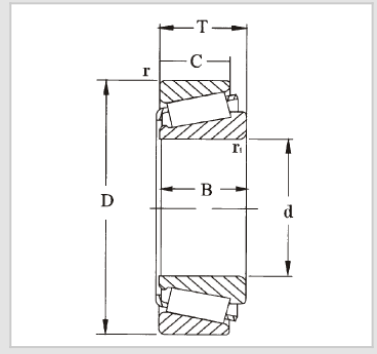

Single Row  
Tapered Roller  
Bearing  
32200 Tapered  
Roller  
Bearing-32214J2/Q

**WUXI GUANGQIANG BEARING TRADE CO.,LTD**

Designation	<b>32214J2/Q</b>
Principal dimensions [mm]	
d1	70
D	125
B	33.25
Basic load ratings [kN]	
dyc(Cr)	157
stc(Cor)	208
Pu	24.5
Speed ratings [rpm]	
Speed Ratings	3800
Limiting Speed	5300
Weight(Kg)	1.60
ISO335	
Dimensions (ABMA)	3EC
Dimensions [mm]	
d	70
d1	95
B	31
C	27
r1,2(min)	<b>2</b>
r3,4(min)	1.5
a	28
Abutment and fillet dimensions [mm]	
da(max)	80
db(min)	78
Da(min)	108
Da(max)	115
Db(min)	119
Ca(min)	<b>4</b>
Cb(min)	6
ra(max)	<b>2</b>
rb(max)	1.5
Value	
e	0.43
Y	1.4
Yo	0.8

## **GQZ bearings wholesale high quality 32200 Single Row Tapered Roller Bearing**

The inner diameter of 32203 tapered roller bearings is 17mm, the outer diameter is 40mm, and the width is 16mm. The main features of 32200 series tapered roller bearings are to withstand combined loads, smooth operation, and long service life.

32200 series tapered roller bearings belong to a kind of tapered roller bearings, its inner and outer ring raceway cross-section is conical, mainly to withstand radial load mainly radial and axial combined load. The design of this kind of bearing makes it able to withstand large loads and also certain axial loads, which is characterized by strong load carrying capacity, smooth operation and long service life. Therefore, 32200 series tapered roller bearings are widely used in automobile, engineering machinery, metallurgical equipment, mining machinery and other fields to meet the high requirements for bearing performance and life in various industrial applications. In addition, this series of bearings is also suitable for single row tapered roller bearings, which can withstand radial loads and single direction axial loads, but when withstanding radial loads, an axial force will be generated, so it usually requires another bearing that can withstand axial force in the opposite direction to balance.