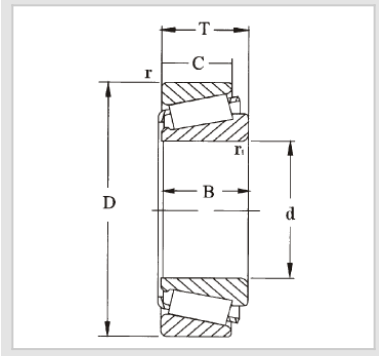

Single Row
Tapered Roller
Bearing
32200 Tapered
Roller
Bearing-32217J2/Q

WUXI GUANGQIANG BEARING TRADE CO.,LTD

Designation	32217J2/Q
Principal dimensions [mm]	
d1	85
D	150
B	38.5
Basic load ratings [kN]	
dyc(Cr)	212
stc(Cor)	285
Pu	33.5
Speed ratings [rpm]	
Speed Ratings	3200
Limiting Speed	4300
Weight(Kg)	2.60
ISO335	
Dimensions (ABMA)	3EC
Dimensions [mm]	
d	85
d1	113
B	36
C	30
r1,2(min)	2.5
r3,4(min)	2
a	33
Abutment and fillet dimensions [mm]	
da(max)	97
db(min)	95
Da(min)	130
Da(max)	140
Db(min)	142
Ca(min)	5
Cb(min)	8.5
ra(max)	2
rb(max)	2
Value	
e	0.43
Y	1.4
Yo	0.8

GQZ bearings wholesale high quality 32200 Single Row Tapered Roller Bearing

The inner diameter of 32203 tapered roller bearings is 17mm, the outer diameter is 40mm, and the width is 16mm. The main features of 32200 series tapered roller bearings are to withstand combined loads, smooth operation, and long service life.

32200 series tapered roller bearings belong to a kind of tapered roller bearings, its inner and outer ring raceway cross-section is conical, mainly to withstand radial load mainly radial and axial combined load. The design of this kind of bearing makes it able to withstand large loads and also certain axial loads, which is characterized by strong load carrying capacity, smooth operation and long service life. Therefore, 32200 series tapered roller bearings are widely used in automobile, engineering machinery, metallurgical equipment, mining machinery and other fields to meet the high requirements for bearing performance and life in various industrial applications. In addition, this series of bearings is also suitable for single row tapered roller bearings, which can withstand radial loads and single direction axial loads, but when withstanding radial loads, an axial force will be generated, so it usually requires another bearing that can withstand axial force in the opposite direction to balance.