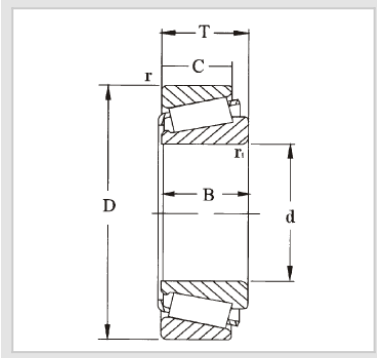

Single Row
Tapered Roller
Bearing
32200 Tapered
Roller
Bearing-32240J2

WUXI GUANGQIANG BEARING TRADE CO.,LTD

Designation	32240J2
Principal dimensions [mm]	
d1	200
D	360
B	104
Basic load ratings [kN]	
dyc(Cr)	1210
stc(Cor)	2000
Pu	180
Speed ratings [rpm]	
Speed Ratings	1300
Limiting Speed	1700
Weight(Kg)	42.5
ISO335	
Dimensions (ABMA)	3GD
Dimensions [mm]	
d	200
d1	274
B	98
C	82
r1,2(min)	5
r3,4(min)	4
a	83
Abutment and fillet dimensions [mm]	
da(max)	231
db(min)	220
Da(min)	302
Da(max)	343
Db(min)	340
Ca(min)	11
Cb(min)	22
ra(max)	4
rb(max)	3
Value	
e	0.4
Y	1.5
Yo	0.8

GQZ bearings wholesale high quality 32200 Single Row Tapered Roller Bearing

The inner diameter of 32203 tapered roller bearings is 17mm, the outer diameter is 40mm, and the width is 16mm. The main features of 32200 series tapered roller bearings are to withstand combined loads, smooth operation, and long service life.

32200 series tapered roller bearings belong to a kind of tapered roller bearings, its inner and outer ring raceway cross-section is conical, mainly to withstand radial load mainly radial and axial combined load. The design of this kind of bearing makes it able to withstand large loads and also certain axial loads, which is characterized by strong load carrying capacity, smooth operation and long service life. Therefore, 32200 series tapered roller bearings are widely used in automobile, engineering machinery, metallurgical equipment, mining machinery and other fields to meet the high requirements for bearing performance and life in various industrial applications. In addition, this series of bearings is also suitable for single row tapered roller bearings, which can withstand radial loads and single direction axial loads, but when withstanding radial loads, an axial force will be generated, so it usually requires another bearing that can withstand axial force in the opposite direction to balance.