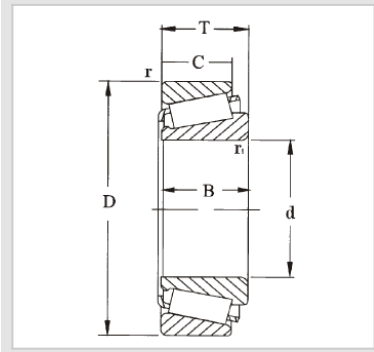

Single Row Tapered
Roller Bearing
32200 Tapered Roller
Bearing-32252J2/HA1

WUXI GUANGQIANG BEARING TRADE CO.,LTD

Designation	32252J2/HA1
Principal dimensions [mm]	
d1	260
D	480
B	137
Basic load ratings [kN]	
dyc(Cr)	2200
stc(Cor)	3650
Pu	300
Speed ratings [rpm]	
Speed Ratings	900
Limiting Speed	1200
Weight(Kg)	105
ISO335	
Dimensions (ABMA)	-
Dimensions [mm]	
d	260
d1	366
B	130
C	106
r1,2(min)	6
r3,4(min)	5
a	112
Abutment and fillet dimensions [mm]	
da(max)	303
db(min)	286
Da(min)	401
Da(max)	458
Db(min)	454
Ca(min)	16
Cb(min)	31
ra(max)	5
rb(max)	4
Value	
e	0.43
Y	1.4
Yo	0.8

GQZ bearings wholesale high quality 32200 Single Row Tapered Roller Bearing

The inner diameter of 32203 tapered roller bearings is 17mm, the outer diameter is 40mm, and the width is 16mm. The main features of 32200 series tapered roller bearings are to withstand combined loads, smooth operation, and long service life.

32200 series tapered roller bearings belong to a kind of tapered roller bearings, its inner and outer ring raceway cross-section is conical, mainly to withstand radial load mainly radial and axial combined load. The design of this kind of bearing makes it able to withstand large loads and also certain axial loads, which is characterized by strong load carrying capacity, smooth operation and long service life. Therefore, 32200 series tapered roller bearings are widely used in automobile, engineering machinery, metallurgical equipment, mining machinery and other fields to meet the high requirements for bearing performance and life in various industrial applications. In addition, this series of bearings is also suitable for single row tapered roller bearings, which can withstand radial loads and single direction axial loads, but when withstanding radial loads, an axial force will be generated, so it usually requires another bearing that can withstand axial force in the opposite direction to balance.