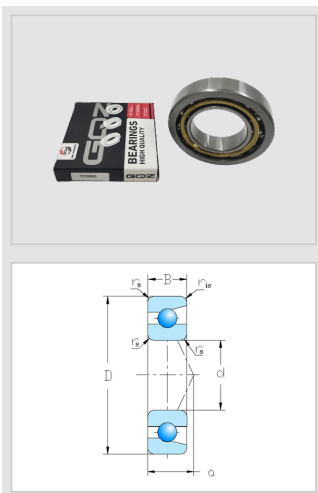

#### Distance of action point (duplex bearing)(a0)

back-to-back arrangement	17
face-to-face arrangement	3

#### Installation dimensions(duplex bearing)

db(min)	-
Db(max)	26.8
rb(max)	0.15