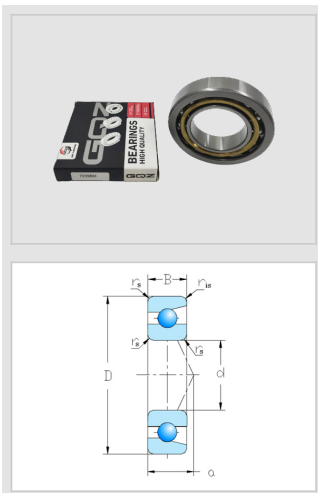

#### Distance of action point (duplex bearing)(a0)

back-to-back arrangement	38.8
face-to-face arrangement	6.8

#### Installation dimensions(duplex bearing)

db(min)	-
Db(max)	95
rb(max)	0.6